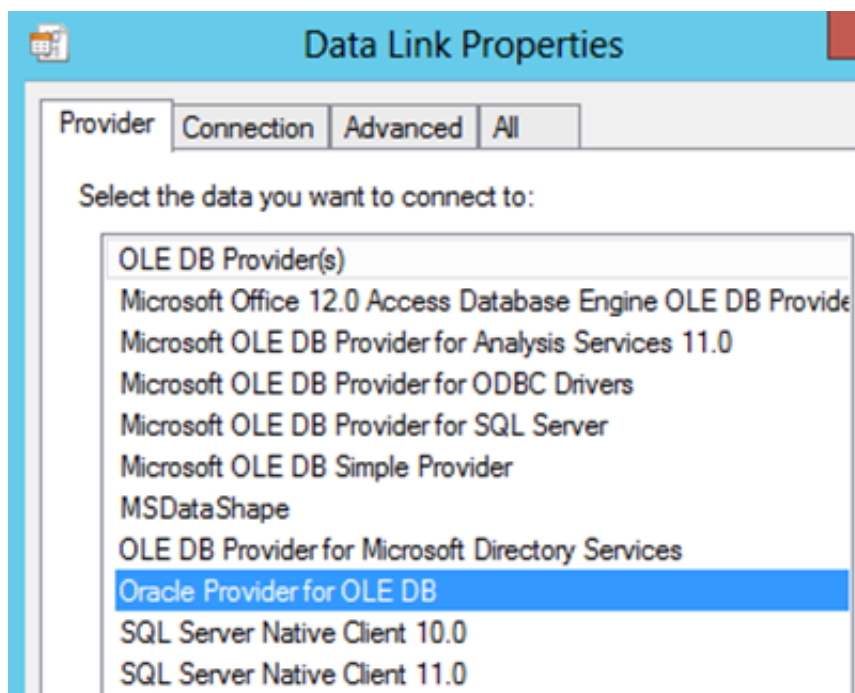

# DOWNLOAD

[Microsoft Ole Db Driver For Sql Server Download](#)

[Microsoft Ole Db Driver For Sql Server Download](#)

---

**DOWNLOAD**

---

Mar 26, 2018 . The Microsoft ODBC Driver for SQL Server provides native connectivity from Windows, Linux, & macOS to Microsoft SQL Server and Microsoft.. Info, examples and downloads for 'Microsoft OLE DB Provider for SQL Server'. Connection string options and links to more detailed resources.. Dec 17, 2016 . During my recent conversation about Oracle linked server with one of my client, I learned something new about Microsoft OLE DB Provider for.. Download 32 and 64-bit clients from . Server: Oracle Administration Assistant for Windows; Oracle Provider for OLE DB; Oracle Data Provider for . . to HKEYLOCALMACHINESOFTWAREWow6432NodeMicrosoftMSDTC . Oracle as a provider under Linked ServersProviders in SSMS; Right-click this.. OLE DB is a Microsoft data access standard accessed through ActiveX Data . This interface also works with the SQL Server Integration Services fast-load.. Microsoft's OLE DB Provider is an optional addition to the Microsoft SQL . Microsoft maintains downloads for versions of OLE DB designed for both SQL Server.. Jul 19, 2018 . Private CDN cached downloads available for licensed customers. . Microsoft OLE DB Driver 18 for SQL Server is a single dynamic-link library.. Jul 20, 2017 . OLEDB.12.0' provider is not registered on the local machine. . I started by installing the 64-bit Microsoft Access Database Engine 2010 . dos. where does one get the download of AccessDatabaseEnginex86.exe (64 bit version) . charts in Power BI with DAX - SQLBI sql.bi/74268 #SQLBI 19 hours ago.. Jun 13, 2018 . Download OLE DB Driver. OLE DB Driver for SQL Server is a stand-alone data access application programming interface (API), used for OLE.. Jul 2, 2018 . Where to download Microsoft OLE DB Driver for SQL Server.. Jul 5, 2018 . The Microsoft OLE DB Driver for SQL Server provides native connectivity from Windows to Microsoft SQL Server and Microsoft Azure SQL.. The SQLOLEDB provider and the SQL Server ODBC driver that ship with Windows are legacy components provided only for backwards.. Resolution: Microsoft has undepreciated the OLE DB Driver for SQL Server: Any Actian Data Connect build downloaded after March 28, 2018 using SQL Server.. Jun 11, 2018 . Azure SQL Data Warehouse yes Parallel Data Warehouse. Download OLE DB Driver. To install the OLE DB Driver for SQL Server you need.. Apr 2, 2018 . Microsoft OLE DB Driver 18 for SQL Server ( MSOLEDBSQL ) is released . You can obtain our new product from Microsoft Download Center.. Jan 29, 2018 . Download OLEDB Provider For DB2 Microsoft Download Center. Choose . For SQL Server 2012 and prior versions you need to expand Install.. ODBC SQL Server driver for Windows, macOS, Linux and provides direct high . The driver is compatible with 3rd-party data analyses tools, such as Microsoft.. Click the Download button to download the entire Feature Pack, or scroll to the bottom half of the page and locate the Microsoft SQL Server OLE DB Provider.. Nov 5, 2015 . Both the ODBC driver and the OLEDB provider have been released within the "Feature Pack for Microsoft SQL Server 2005". There are four.. Mar 30, 2018 . You can download the new driver here. The new Microsoft OLE DB Driver for SQL Server is the 3rd generation of OLE DB Drivers for SQL. d6088ac445